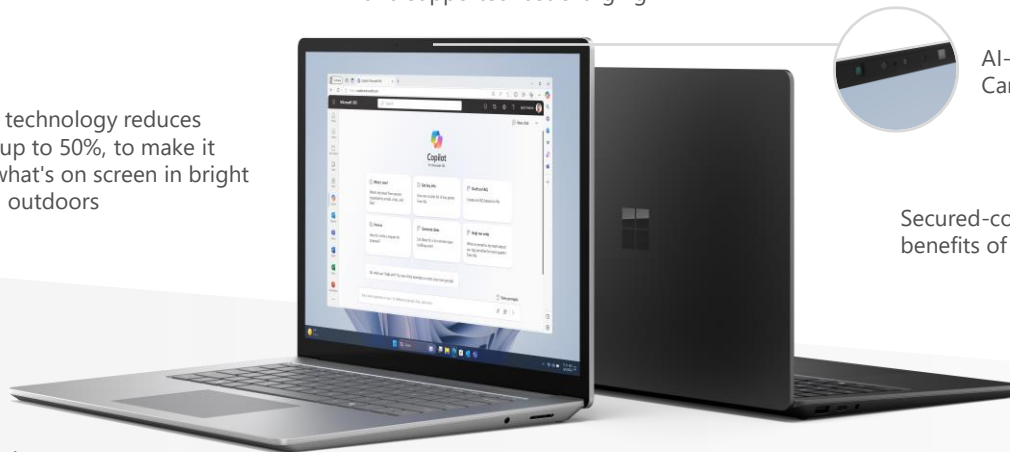

Windows 11 Pro

Intel® Core™ Ultra processor H-series with up to 2x faster performance³

Anti-reflective technology reduces reflections by up to 50%, to make it easier to see what's on screen in bright light and even outdoors

Optional integrated smart card reader on select models in select markets⁴

Relentless power for demanding workloads

Fuel productivity through a full workday with power and performance designed to keep pace with business.

A sleek and durable Microsoft design

Surface Laptop 6 will surpass expectations: meticulously crafted, designed for longevity, and featuring collaborative tools and AI-driven features.

Up to 19 hours of battery life¹ and supported fast charging²

Productivity realized with Microsoft Copilot*

Experience Microsoft Copilot* in ways only Surface can create, with detailed support for inclusive styles of work.

Multi-layered security and manageability

Windows 11's industry-leading security safeguards sensitive data, and remote management provides protection at every layer—hardware, firmware, application, cloud, and identity.

AI-enhanced 1080p HD Studio Camera with Windows Studio Effects

Secured-core PC designed to elevate the benefits of Windows 11 security

Multitasking with Surface Laptop 6 and Windows 11 Pro AI experiences, intelligent workflows, and unmatched personalization

Simplified repairs and replaceable parts including the motherboard and battery⁵

Omnisonic® Speakers with Dolby® Atmos®⁶ and dual Studio Mics with voice focus⁷